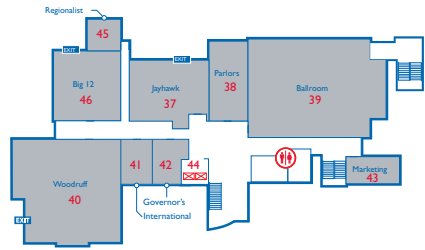

## Level 6

- 47 - English Room
- 48 - Centennial Room
- 49 - Kansas Room
- 50 - Pine Room
- 51 - Malott Room
- 52 - Divine Nine Room
- 53 - Curry Room

## Level 5

- 37 - Jayhawk Room
- 38 - Parlors
- 39 - Ballroom
- 40 - Woodruff Auditorium
- 41 - International Room
- 42 - Governor's Room
- 43 - Marketing Office
- 44 - KU History Displays
- 45 - Regionalist Room
- 46 - Big 12 Room

## Level 4 - Lobby

- 23 - Hawk Shop
- 24 - The Crossroads
- 25 - Union Welcome Center / Box Office
- 26 - Alderson Auditorium
- 27 - KU Card Center
- 28 - Commerce Bank
- 29 - KU Info
- 30 - Student Involvement & Leadership
- 30a - Wheat Room
- 31 - Main Lobby / Traditions Lounge
- 32 - Union Programs/Student Union Activities
- 33 - Administration/Reservations/Catering
- 34 - Kansas Union Gallery
- 35 - Roasterie Coffee
- 36 - ATM (outside)

## Level 3

- 12 - Human Resources
- 13 - The Market (Dining)
- 14 - Business Office
- 15 - KU Media Mix
- 16 - Panda Express
- 17 - Alcove G
- 18 - Impromptu Cafe
- 19 - KJHK 90.7 FM Studios
- 20 - Dining Seating Area
- 21 - Student Money Mgmt.
- 22 - Alcoves B-F
- 22a - Reflection Room
- 22b - The Roundtable