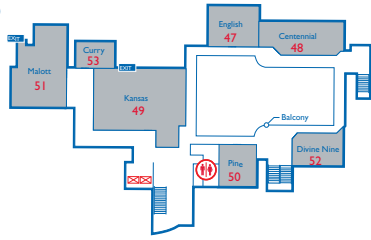

## Level 6

- 47 - English Room
- 48 - Centennial Room
- 49 - Kansas Room
- 50 - Pine Room
- 51 - Malott Room
- 52 - Divine Nine Room
- 53 - Curry Room

## Level 5

- 37 - Jayhawk Room
- 38 - Parlors
- 39 - Ballroom
- 40 - Woodruff Auditorium
- 41 - International Room
- 42 - Governor's Room
- 43 - Marketing Office
- 44 - KU History Displays
- 45 - Regionalist Room
- 46 - Big 12 Room

## Level 4 - Lobby

- 23 - Hawk Shop
- 24 - The Crossroads
- 25 - Union Welcome Center / Box Office
- 26 - Alderson Auditorium
- 27 - KU Card Center
- 28 - Commerce Bank
- 29 - KU Info
- 30 - Student Involvement & Leadership
- 30a - Wheat Room
- 31 - Main Lobby / Traditions Lounge
- 32 - Union Programs/Student Union Activities
- 33 - Administration/Reservations/Catering
- 34 - Kansas Union Gallery
- 35 - Roasterie Coffee
- 36 - ATM (outside)