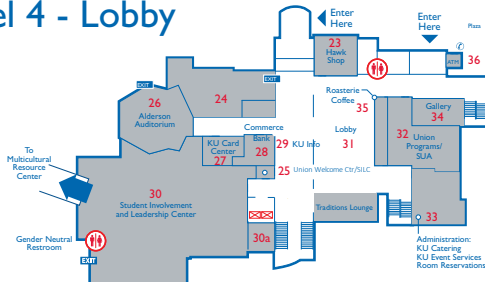

## Level 5

- 37 - Jayhawk Room
- 38 - Parlors
- 39 - Ballroom
- 40 - Woodruff Auditorium
- 41 - International Room
- 42 - Governor's Room
- 43 - Marketing Office
- 44 - KU History Displays
- 45 - Regionalist Room
- 46 - Big 12 Room

## Level 4 - Lobby

- 23 - Hawk Shop
- 24 - The Crossroads
- 25 - Union Welcome Center / Box Office
- 26 - Alderson Auditorium
- 27 - KU Card Center
- 28 - Commerce Bank
- 29 - KU Info
- 30 - Student Involvement & Leadership
- 30a - Wheat Room
- 31 - Main Lobby / Traditions Lounge
- 32 - Union Programs/Student Union Activities
- 33 - Administration/Reservations/Catering
- 34 - Kansas Union Gallery
- 35 - Roasterie Coffee
- 36 - ATM (outside)

## Level 3

- 12 - Human Resources
- 13 - The Market (Dining)
- 14 - Business Office
- 15 - KU Media Mix
- 16 - Panda Express
- 17 - Alcove G
- 18 - Impromptu Cafe
- 19 - KJHK 90.7 FM Studios
- 20 - Dining Seating Area
- 21 - Student Money Mgmt.
- 22 - Alcoves B-F
- 22a - Reflection Room
- 22b - The Roundtable