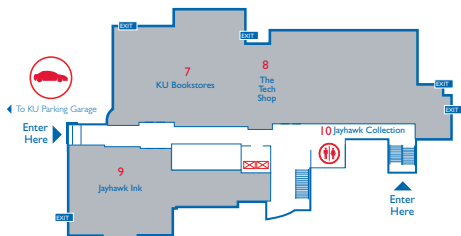

Level 2

- 7 - KU Bookstore
- 8 - The Tech Shop
- 9 - Jayhawk Ink
- 10 - Jayhawk Collection